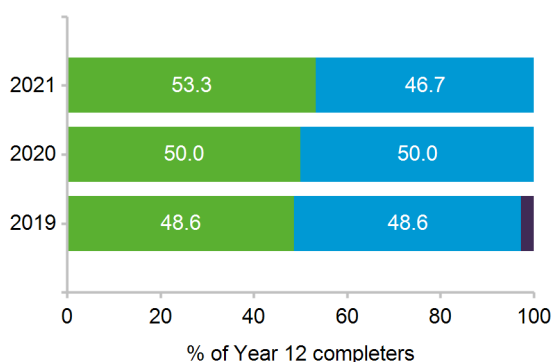

Post-school destinations

In 2021, 100.0% of Year 12 completers from OneSchool Global — Wakerley were engaged in education, training or employment in the year after they completed school.

Of the 30 respondents, 53.3% continued in some recognised form of education and training. The most common study destination was traineeship.

A further 46.7% transitioned directly into paid employment and no further study.

All Year 12 completers were assigned to a *main destination*. Respondents who were both studying and working are reported as being in education or training, including apprentices and trainees.

Engagement over time